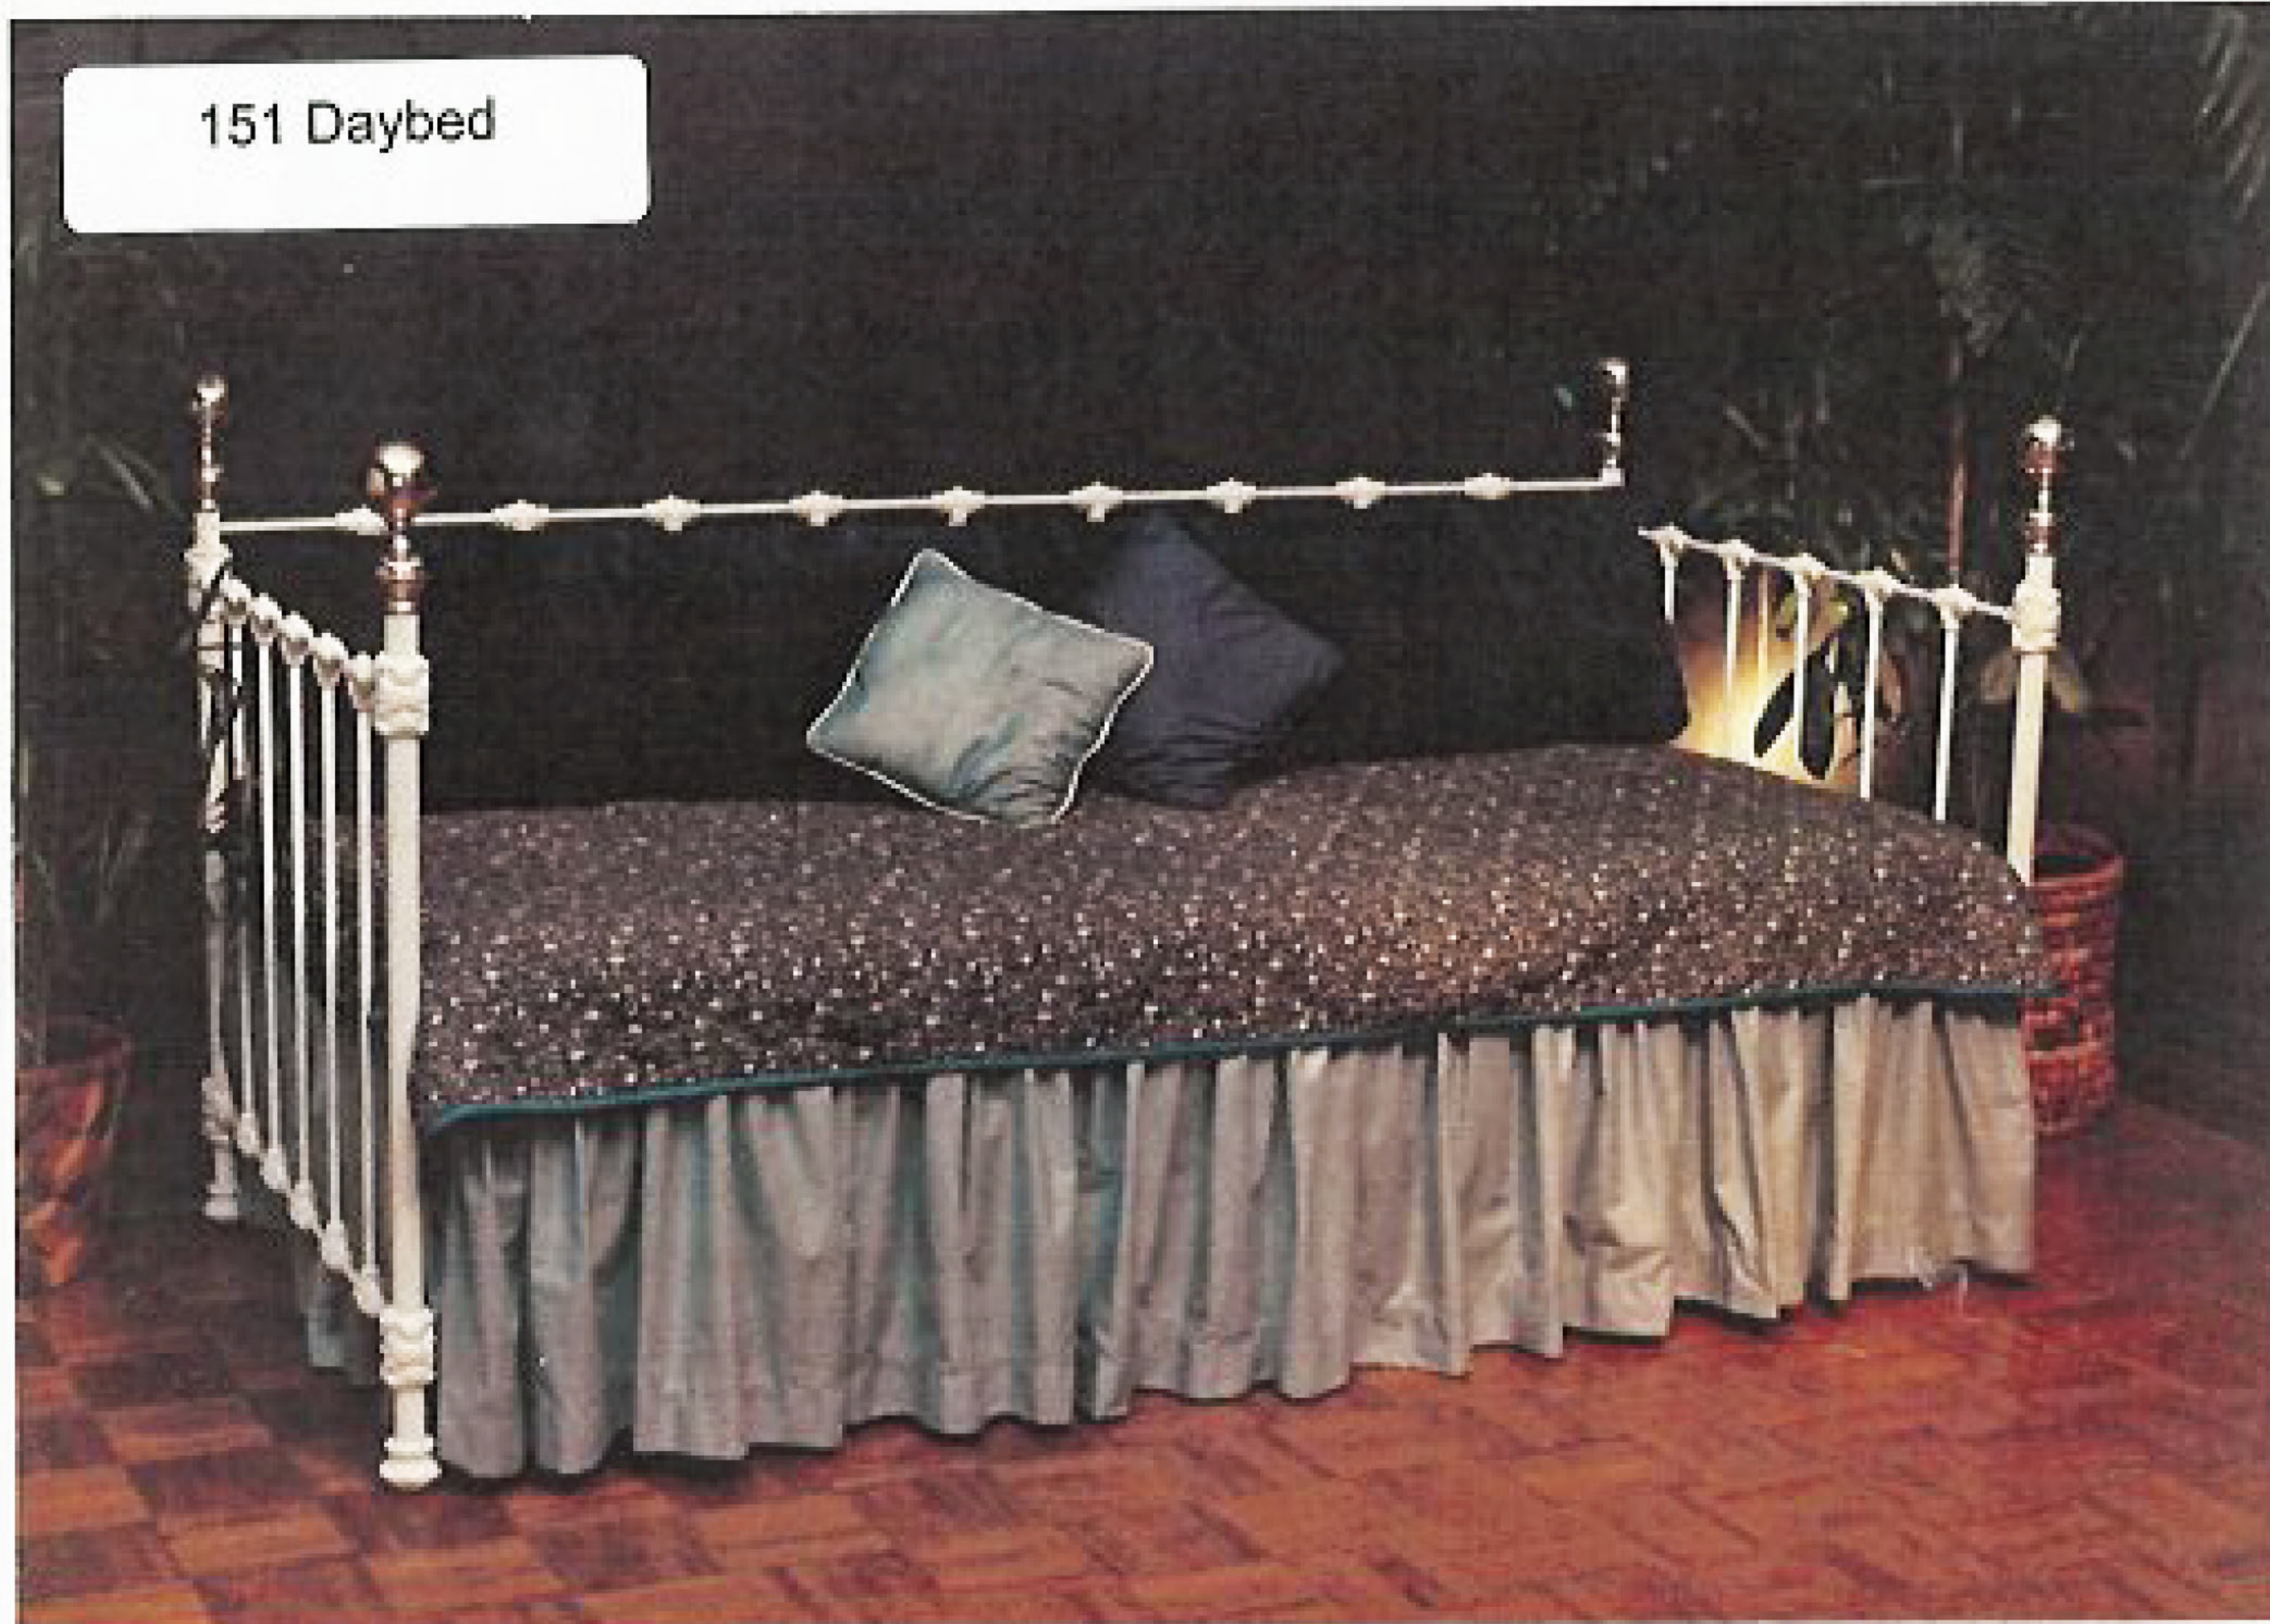

151 Daybed

Our daybeds are standardly drilled at 12 $\frac{1}{4}$ " and 16 $\frac{1}{2}$ " unless you specify differently. Our frame system does not come with our daybeds unless you specify. If you order our frame system on a daybed, you need to tell us at what height to put the frame. Includes Sides and Back only.

151 Daybed

Side is 42" tall to the top of the cannonballs

Side is 39 $\frac{1}{4}$ " wide

Back is 76" long (inside dimension)